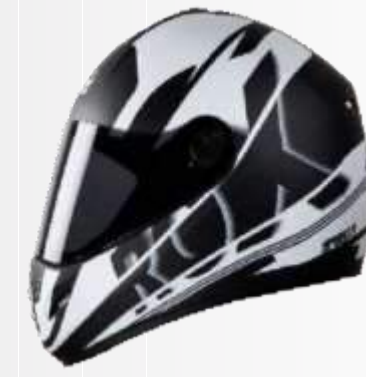

Mat White with White